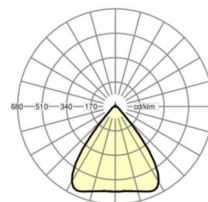

CHARACTERISTICS

Order number	18534306600
EAN number	4020863357956
Commodity code	94051190
Certification mark	IP 20, Protection class I, ENEC10 VDE, F, HACCP DIN10500/Food/IFS-application-related suitability/BRC, Indoor, CE
Impact resistance (IK rating)	IK03 (-20°C bis 35°C)
Ambient temperatur	ta -20°C to 35°C
Special properties	Ready for IoT
Warranty period	5 years
State funding programs	BEG - Federal funding for efficient buildings (valid only for Germany)

ELECTRICAL ENGINEERING

Controller	Electronic driver DALI2 (1 pcs.)
System output	53W
Mains voltage	230V/50Hz
Circuit breakers (inrush current)	13 pieces/B10, 22 pieces/B16, 21 pieces/C10, 36 pieces/C16
Energy efficiency class/light source	C

LIGHTING TECHNOLOGY

Placement	LED, Colour rendering/Light colour CRI ≥ 80 / 4000K
Colour tolerance (MacAdam)	3SDCM
Photobiological safety (Luminaire)	RG1
Nominal luminous flux	9244lm
LED service life	50000h L80/B10 (Tq 35°C)
Luminaire luminous efficiency	176lm/W
Beam angle	80° (C0) / 80° (C90)
UGR lat./long.	19.6 / 19.8

MECHANICS

Housing colour	traffic white RAL 9016
Dimensions (LxWxH/DxH)	1531mm x 55mm x 37mm
Weight (net)	1.9kg
Type of installation	Mounting rail system installation

Dimensions

L	1531 mm	Length
B	55 mm	Width
H	37 mm	Height

DEEP-LINK

<https://www.regiolum.de/en/article/18534306600>

Reference	LED 9000lm 840
ηLB	100 %
Φ ↓/↑	98 % / 2 %
UGR lat./long.	19.6 / 19.8